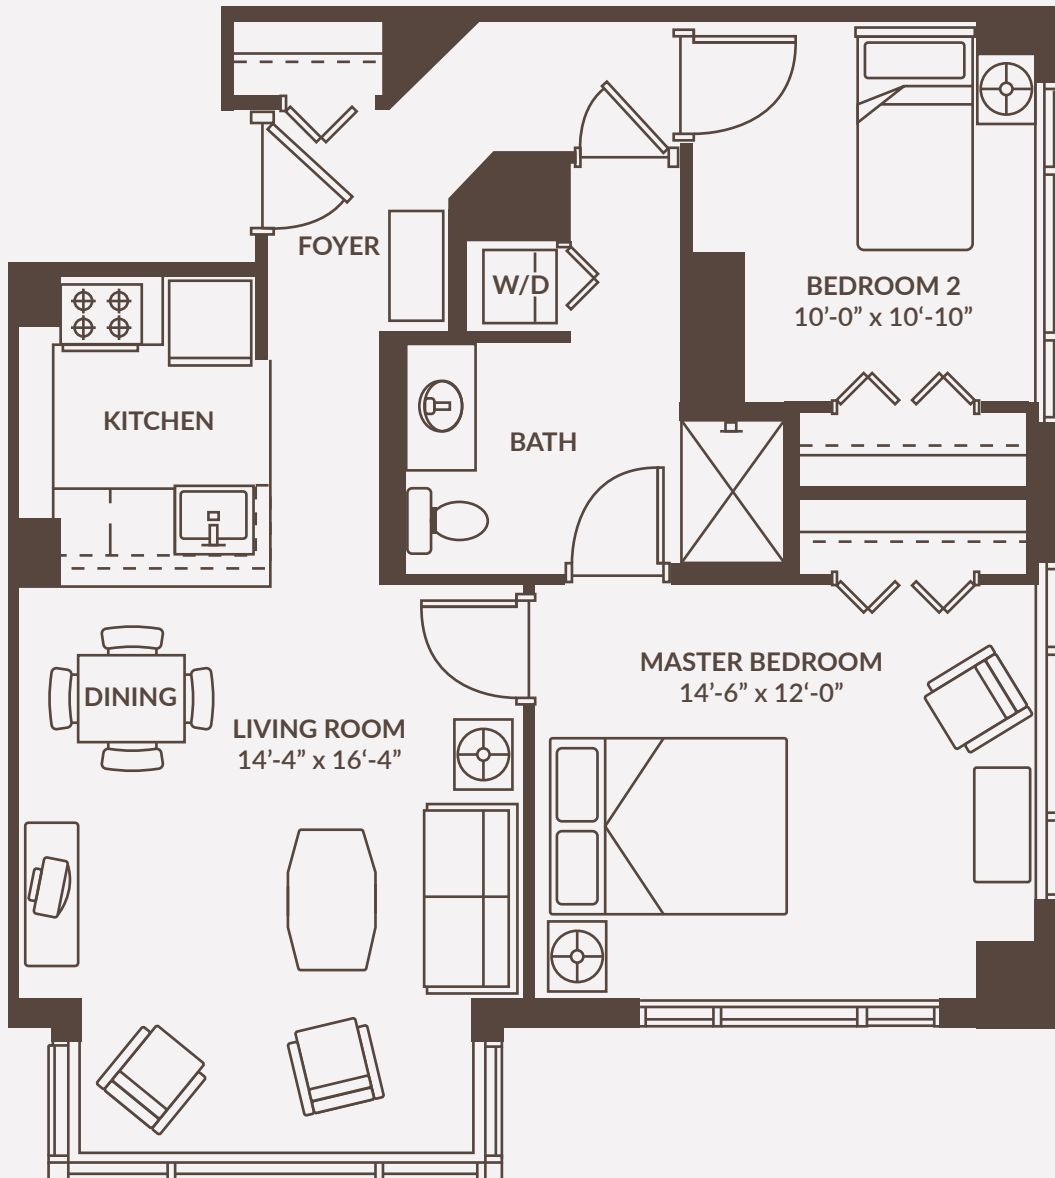

THE SUMMIT
AT FIRST HILL

FLOOR PLAN OPTIONS

GRAND TWO BEDROOM

1350 sq. ft.

DELUXE TWO BEDROOM

1075 sq. ft.

MEDIUM TWO BEDROOM

980 sq. ft.

STANDARD TWO BEDROOM

880 sq. ft.

GRAND ONE BEDROOM

725 sq. ft.

DELUXE ONE BEDROOM

710 sq. ft.

STANDARD ONE BEDROOM

590 sq. ft.