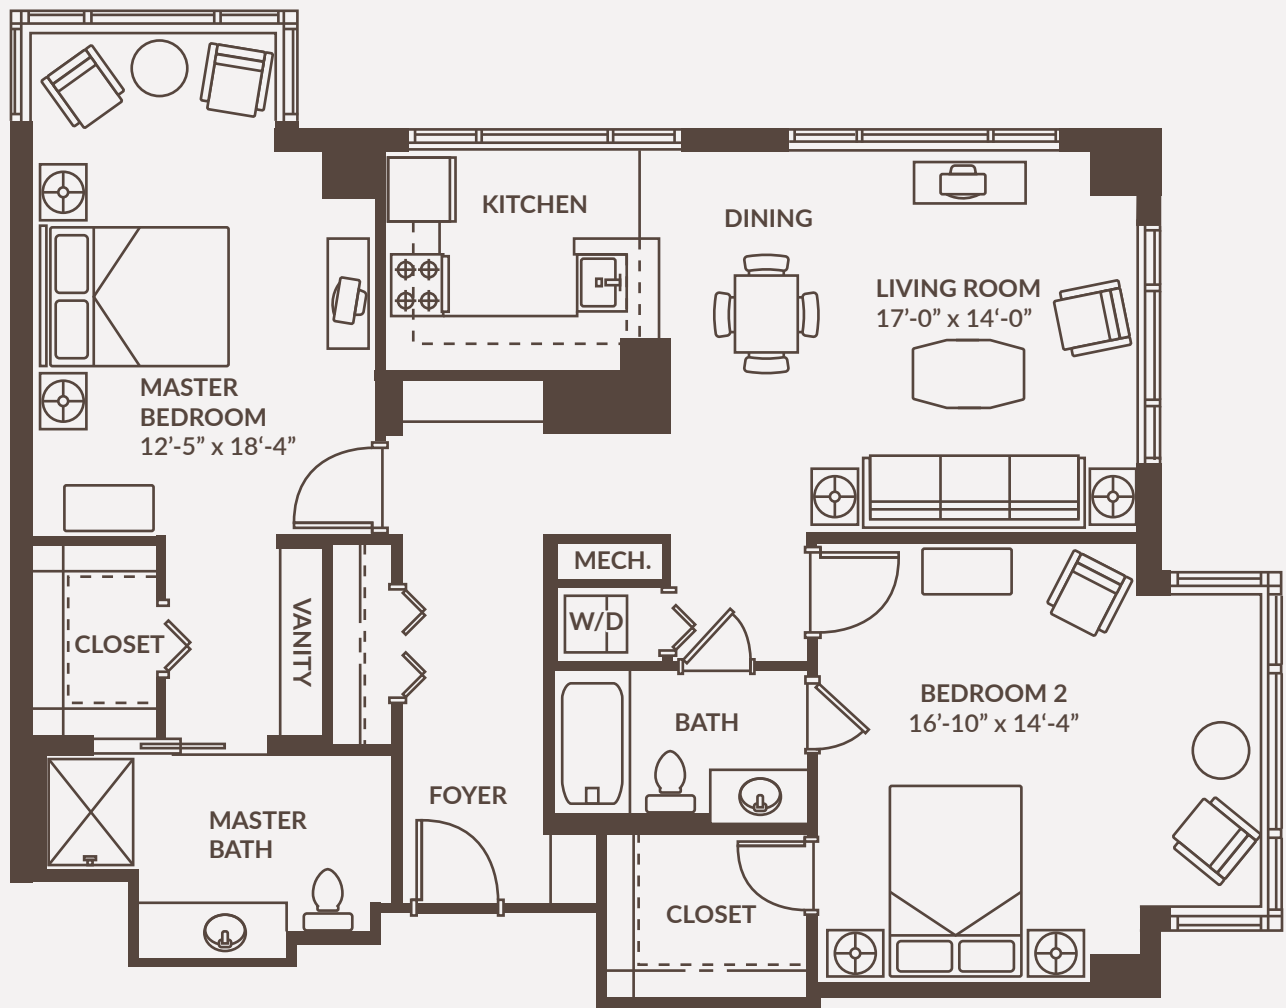

THE SUMMIT
AT FIRST HILL

FLOOR PLAN OPTIONS

GRAND TWO BEDROOM

1350 sq. ft.

DELUXE TWO BEDROOM

1075 sq. ft.

MEDIUM TWO BEDROOM

980 sq. ft.

STANDARD TWO BEDROOM

880 sq. ft.

GRAND ONE BEDROOM

725 sq. ft.

DELUXE ONE BEDROOM

710 sq. ft.

STANDARD ONE BEDROOM

590 sq. ft.