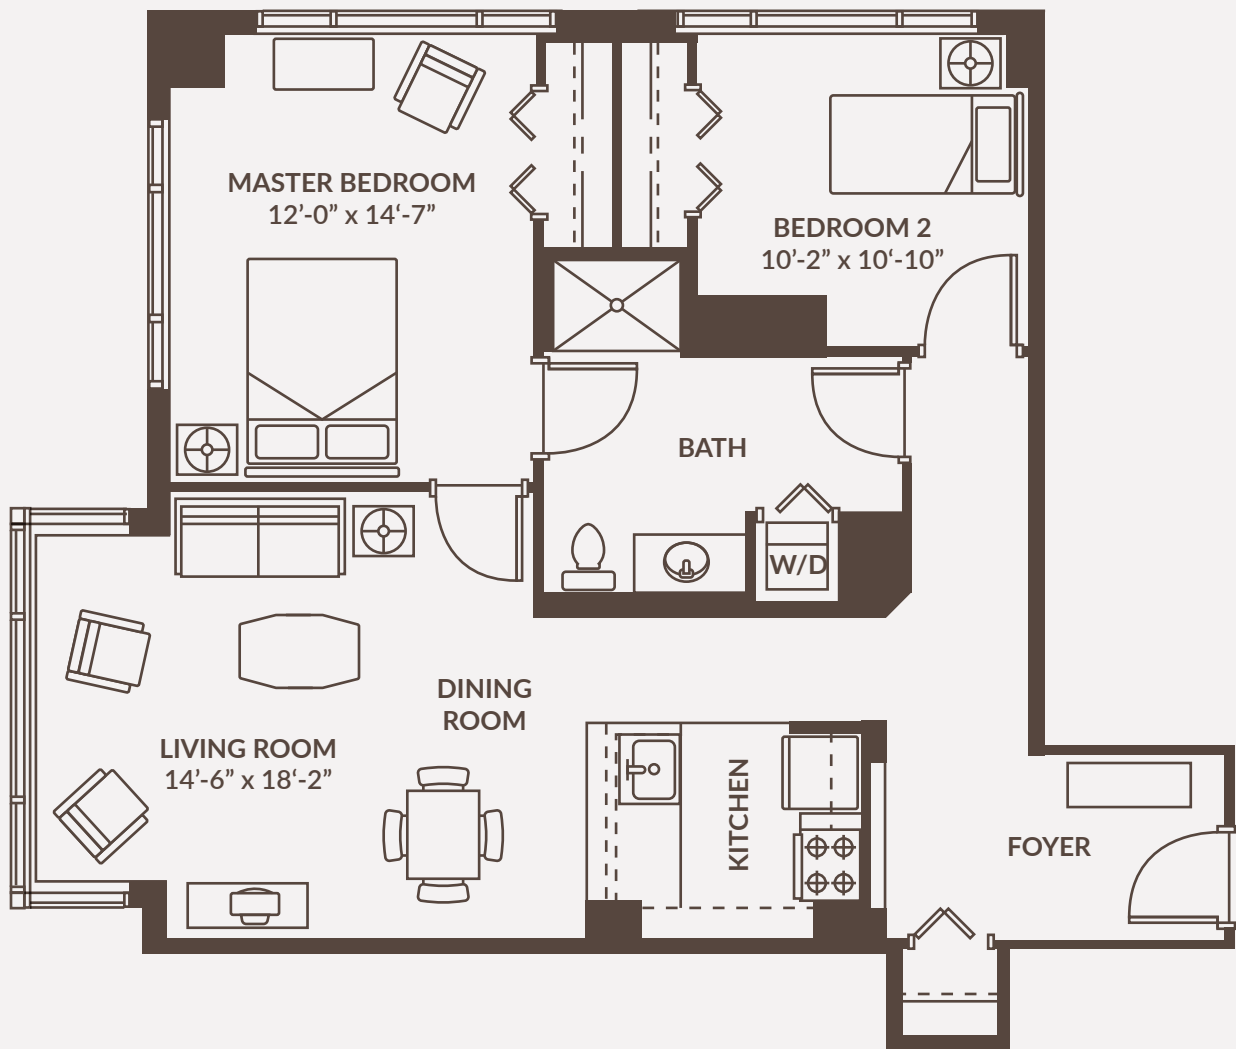

THE SUMMIT
AT FIRST HILL

FLOOR PLAN OPTIONS

GRAND TWO BEDROOM

1350 sq. ft.

DELUXE TWO BEDROOM

1075 sq. ft.

MEDIUM TWO BEDROOM

980 sq. ft.

STANDARD TWO BEDROOM

880 sq. ft.

GRAND ONE BEDROOM

725 sq. ft.

DELUXE ONE BEDROOM

710 sq. ft.

STANDARD ONE BEDROOM

590 sq. ft.