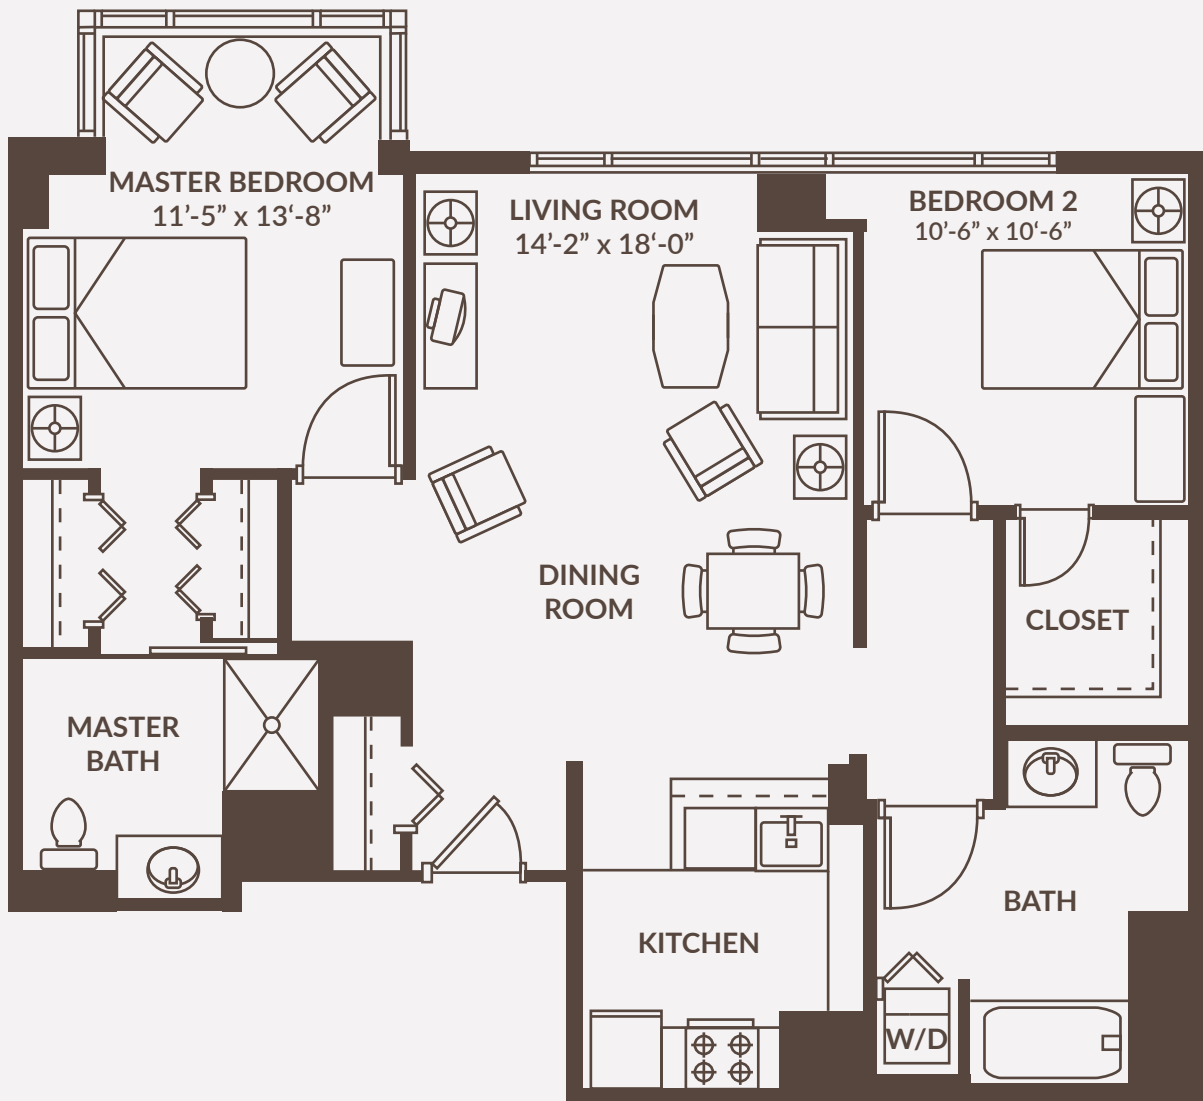

THE SUMMIT
AT FIRST HILL

FLOOR PLAN OPTIONS

GRAND TWO BEDROOM

1350 sq. ft.

DELUXE TWO BEDROOM

1075 sq. ft.

MEDIUM TWO BEDROOM

980 sq. ft.

STANDARD TWO BEDROOM

880 sq. ft.

GRAND ONE BEDROOM

725 sq. ft.

DELUXE ONE BEDROOM

710 sq. ft.

STANDARD ONE BEDROOM

590 sq. ft.