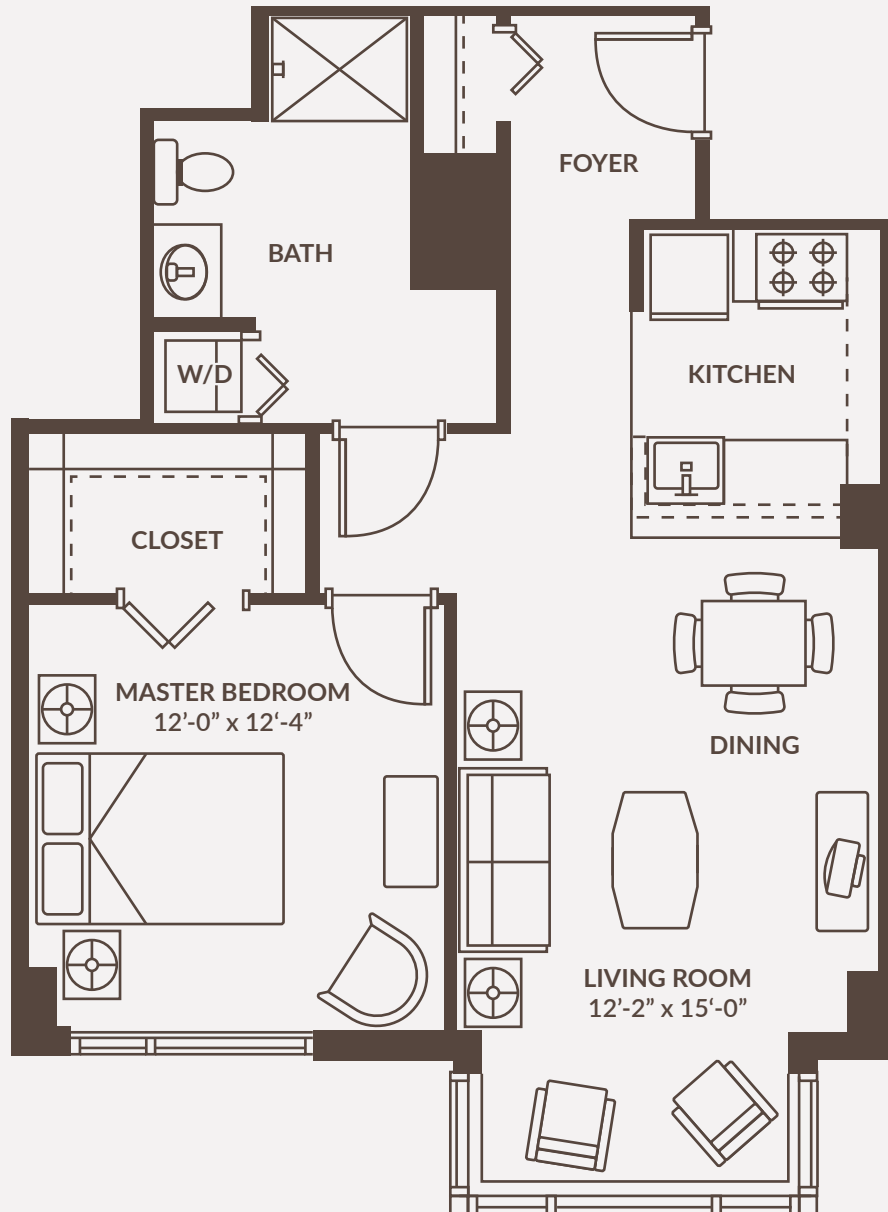

THE SUMMIT
AT FIRST HILL

FLOOR PLAN OPTIONS

GRAND TWO BEDROOM

1350 sq. ft.

DELUXE TWO BEDROOM

1075 sq. ft.

MEDIUM TWO BEDROOM

980 sq. ft.

STANDARD TWO BEDROOM

880 sq. ft.

GRAND ONE BEDROOM

725 sq. ft.

DELUXE ONE BEDROOM

710 sq. ft.

STANDARD ONE BEDROOM

590 sq. ft.