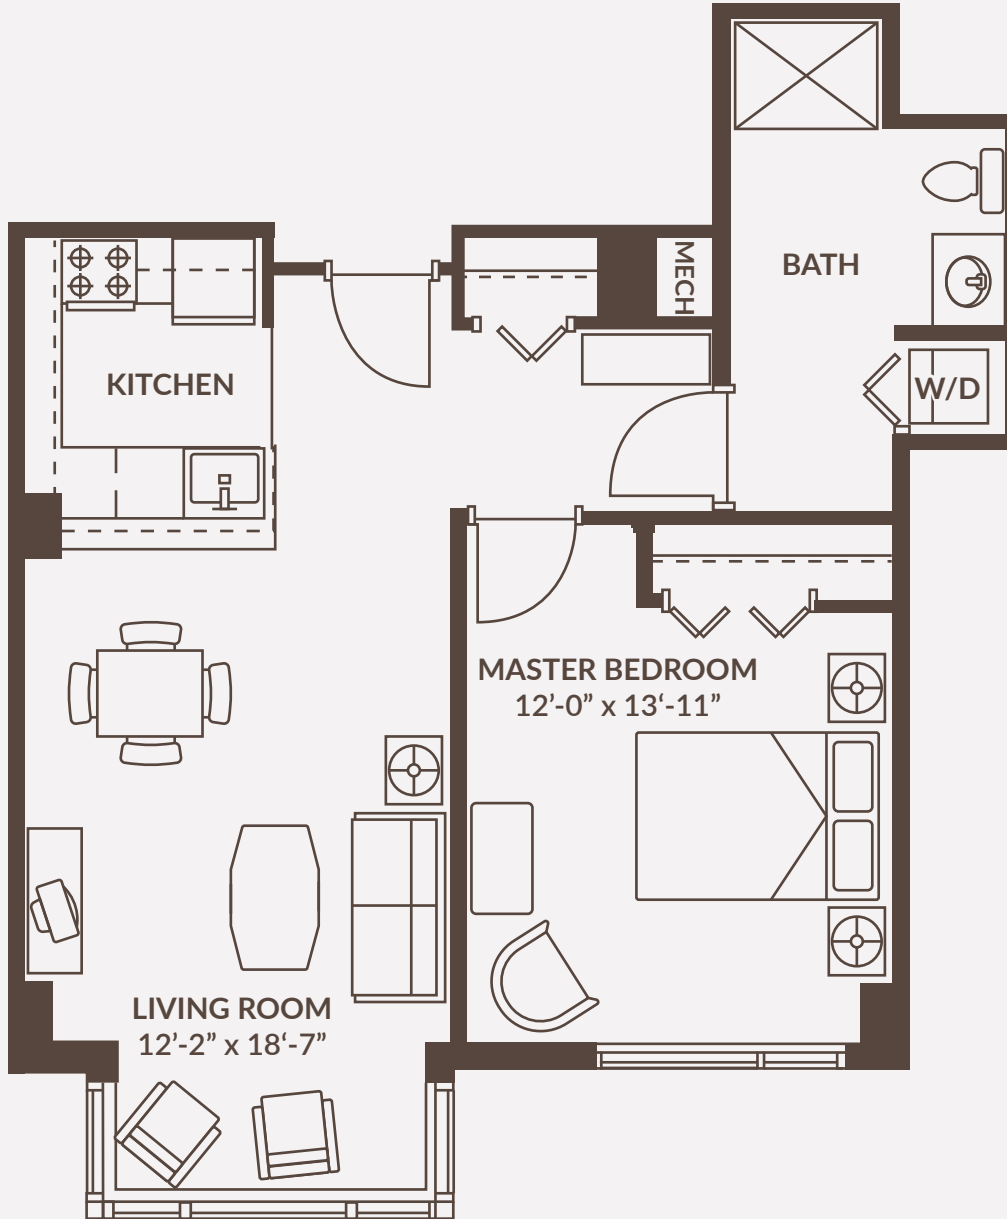

THE SUMMIT
AT FIRST HILL

FLOOR PLAN OPTIONS

GRAND TWO BEDROOM

1350 sq. ft.

DELUXE TWO BEDROOM

1075 sq. ft.

MEDIUM TWO BEDROOM

980 sq. ft.

STANDARD TWO BEDROOM

880 sq. ft.

GRAND ONE BEDROOM

725 sq. ft.

DELUXE ONE BEDROOM

710 sq. ft.

STANDARD ONE BEDROOM

590 sq. ft.